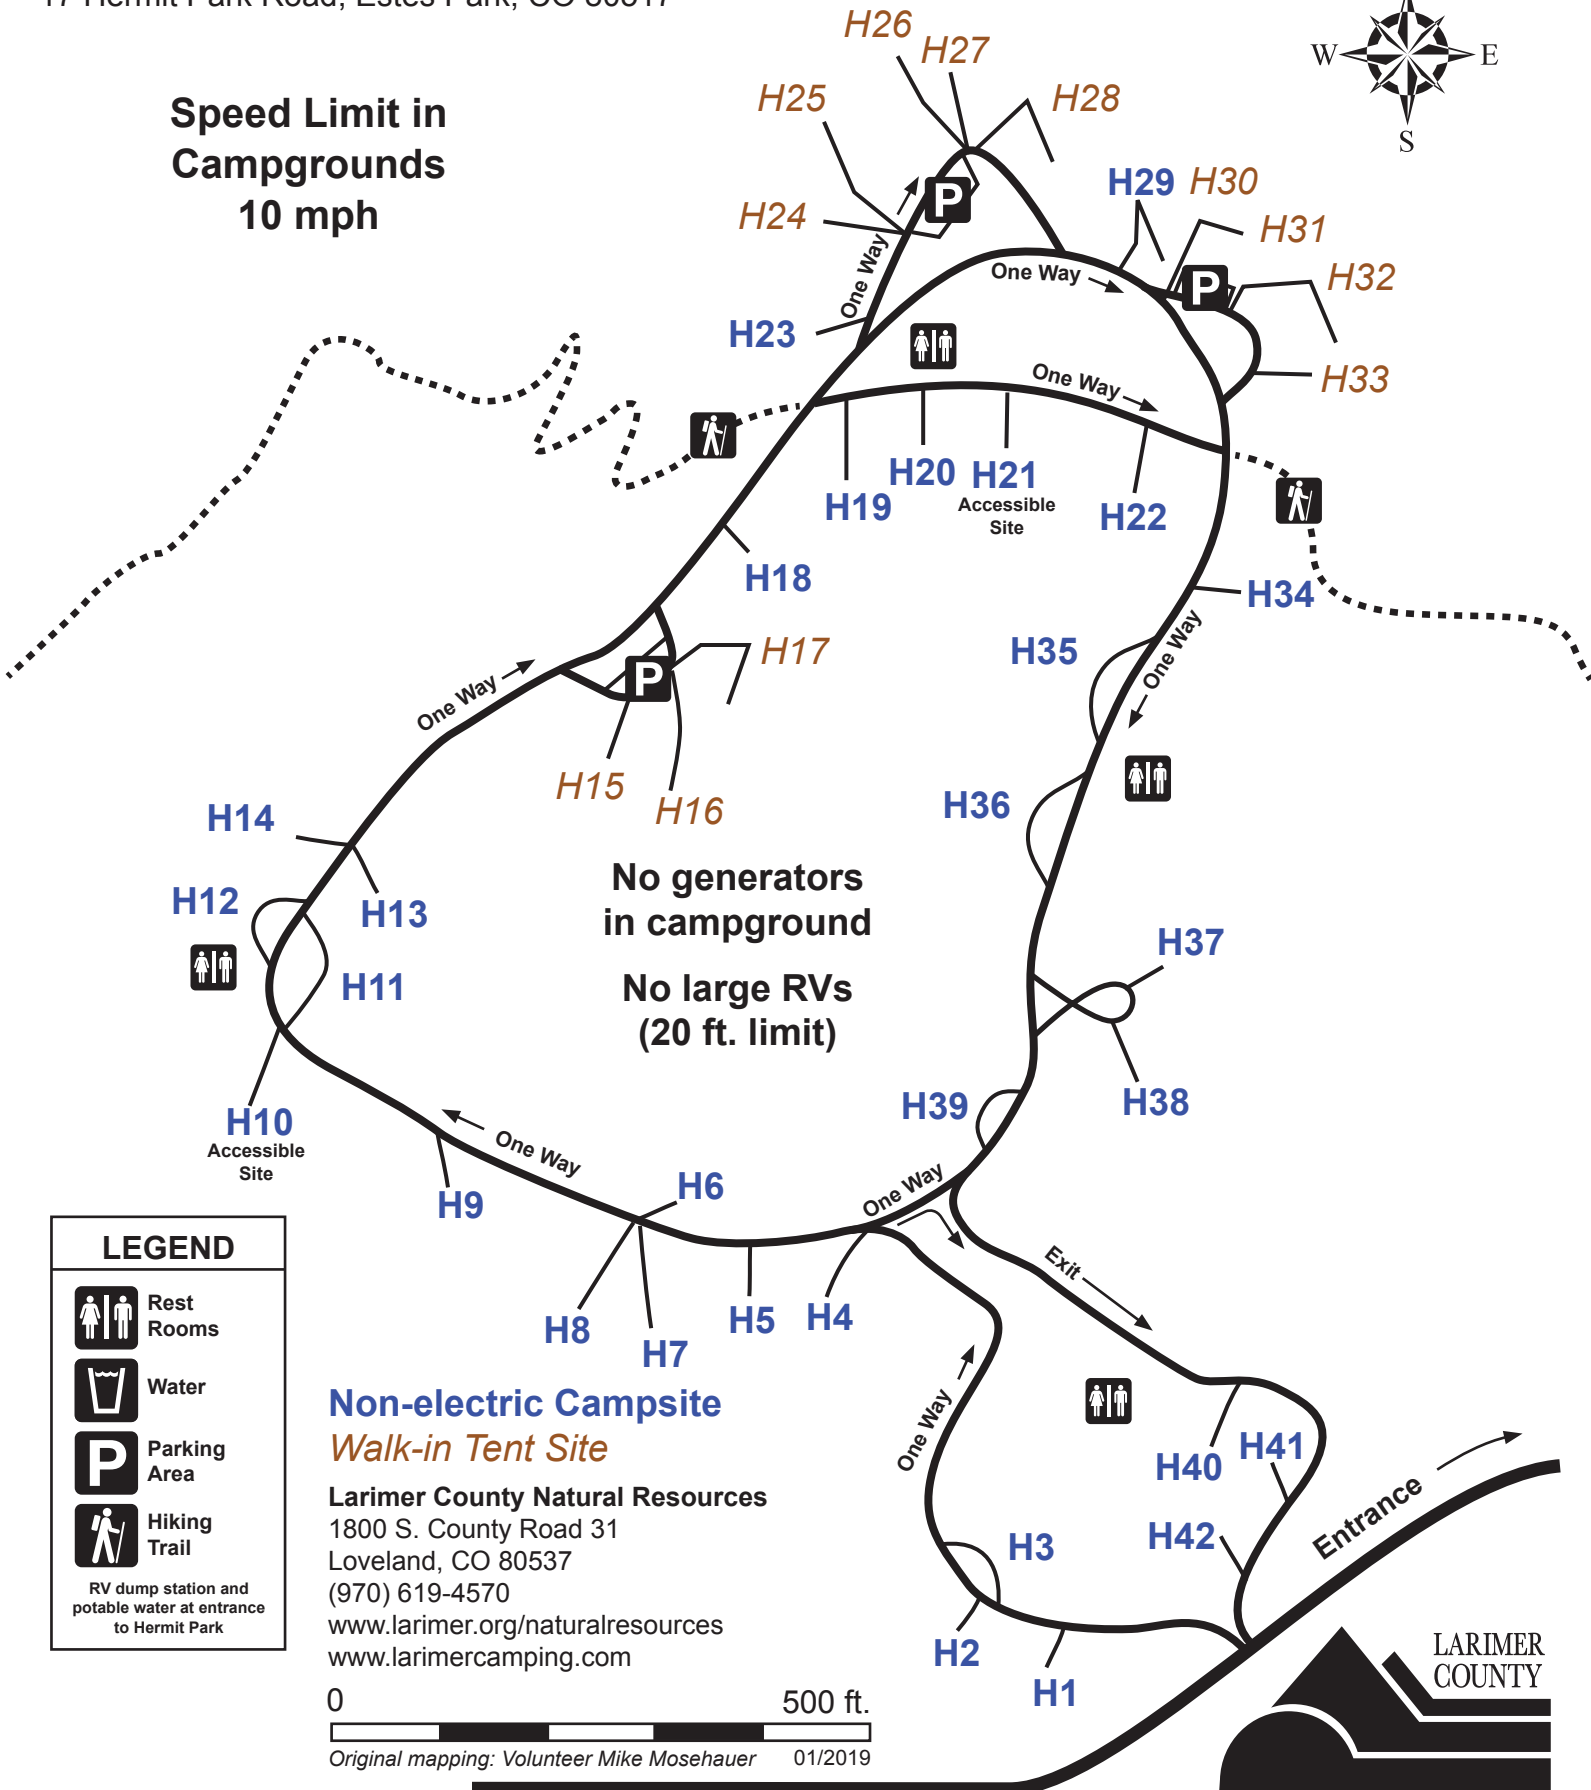

# Hermit's Hollow Campground at Hermit Park Open Space

17 Hermit Park Road; Estes Park, CO 80517

**Speed Limit in  
Campgrounds  
10 mph**

**No generators  
in campground**  
**No large RVs  
(20 ft. limit)**

**LEGEND**

- Rest Rooms
- Water
- Parking Area
- Hiking Trail

RV dump station and potable water at entrance to Hermit Park

**Non-electric Campsite**  
*Walk-in Tent Site*

**Larimer County Natural Resources**  
1800 S. County Road 31  
Loveland, CO 80537  
(970) 619-4570  
[www.larimer.org/naturalresources](http://www.larimer.org/naturalresources)  
[www.larimercamping.com](http://www.larimercamping.com)

0 500 ft.  
Original mapping: Volunteer Mike Mosehauer 01/2019